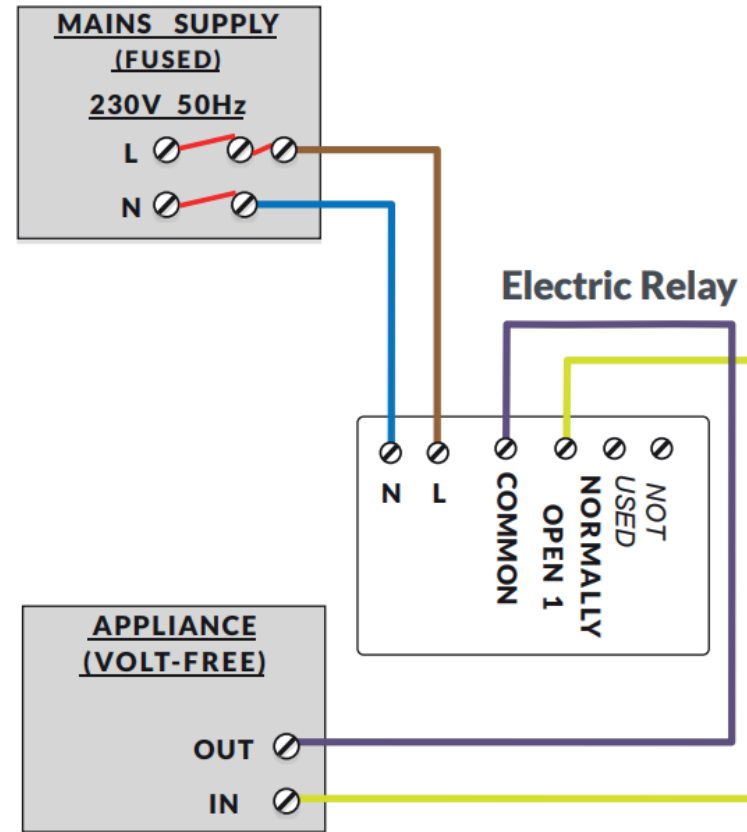

JIGSAW Smart Control - Relay Wiring Diagram

NOTE: If the appliance/ load has a fused spur then this needs to be retained.

The Electric Relay should be wired in line with any existing fused spur.

Internal Wiring Diagram