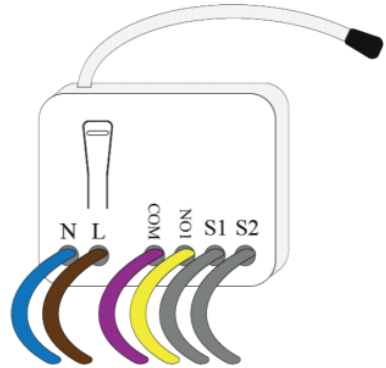

JIGSAW Smart Control - Relay Wiring Diagram

NOTE: If the appliance/ load has a fused spur then this needs to be retained.

The Electric Relay should be wired in line with any existing fused spur.

Internal Wiring Diagram