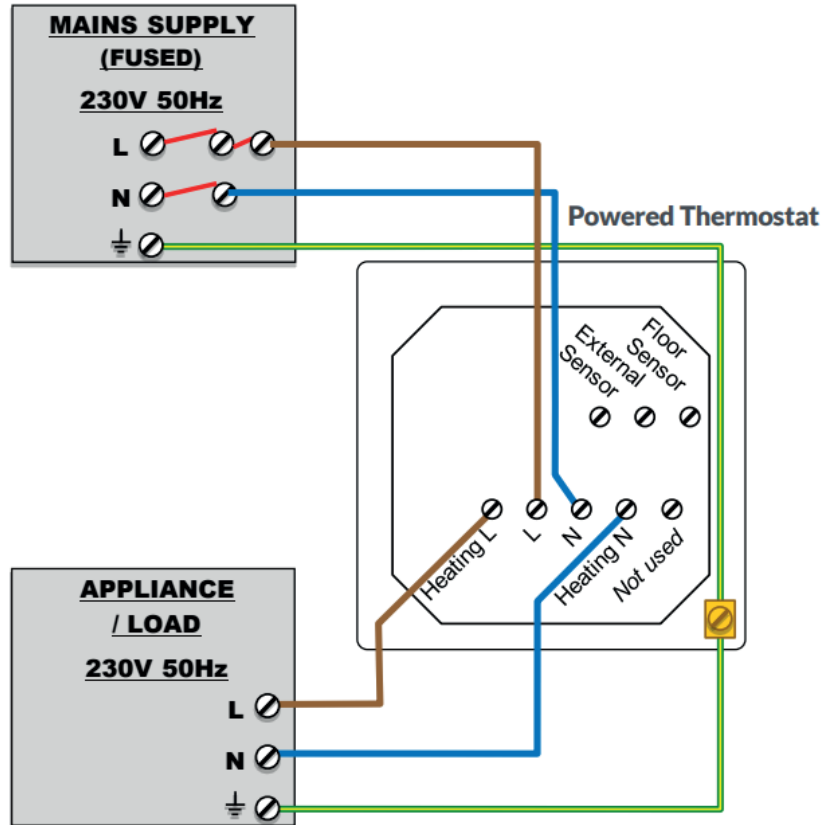

JIGSAW Smart Control - Powered Thermostat **Wiring Diagram**

NOTE: If the appliance/
load has a fused spur
then this needs to be
retained.

The Electric Relay
should be wired in line
with any existing fused
spur.

Internal Wiring Diagram

A probe can be attached for underfloor heating (If required) **Supplied separately*

Solutions by Jigsaw LTD is a Limited Company registered in England and Wales.
Registered office: Strategic House | 1 St Kenelm Court | Halesowen | West Midlands | B62 8HD
Company Number 10669703 | VAT Number 315 3643 21

Phone: 0121 794 2081

Email: info@solutionsbyjigsaw.co.uk

www.jigsawinfrared.com