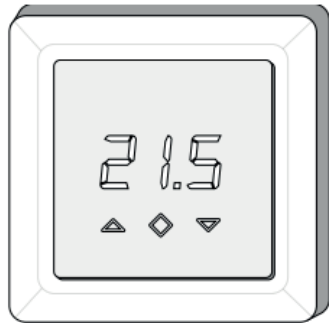

JIGSAW Smart Control - Powered Thermostat **Wiring Diagram**

NOTE: If the appliance/
load has a fused spur
then this needs to be
retained.

The Electric Relay
should be wired in line
with any existing fused
spur.